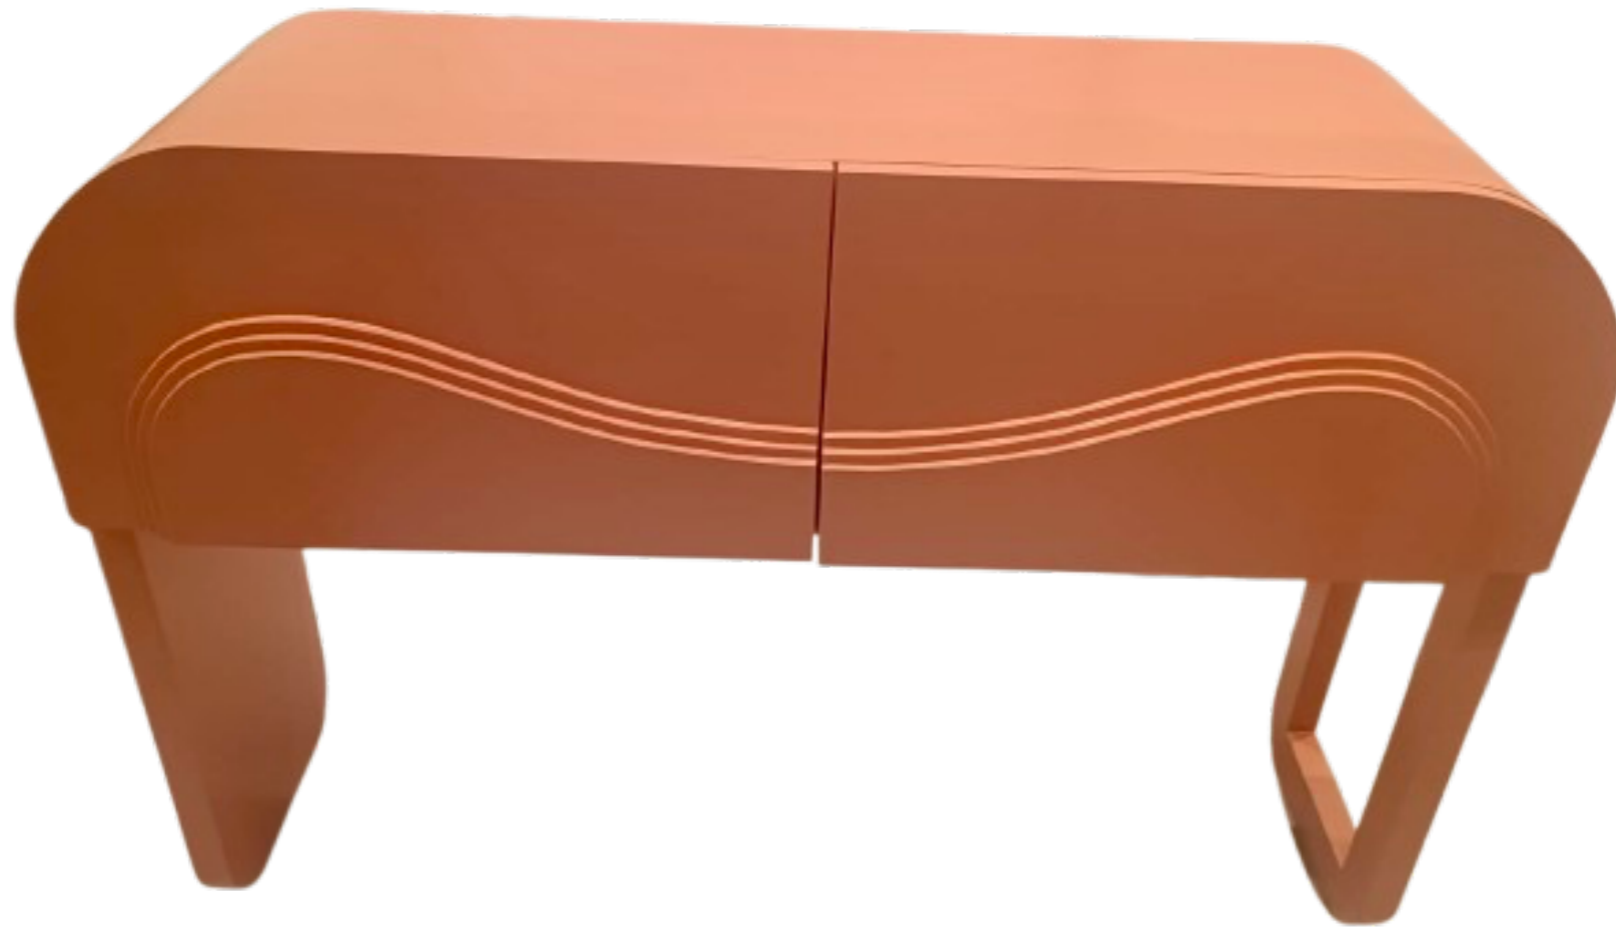

LYN
HOME HARMONY

CORAL

Commode H90 x P35 x L125